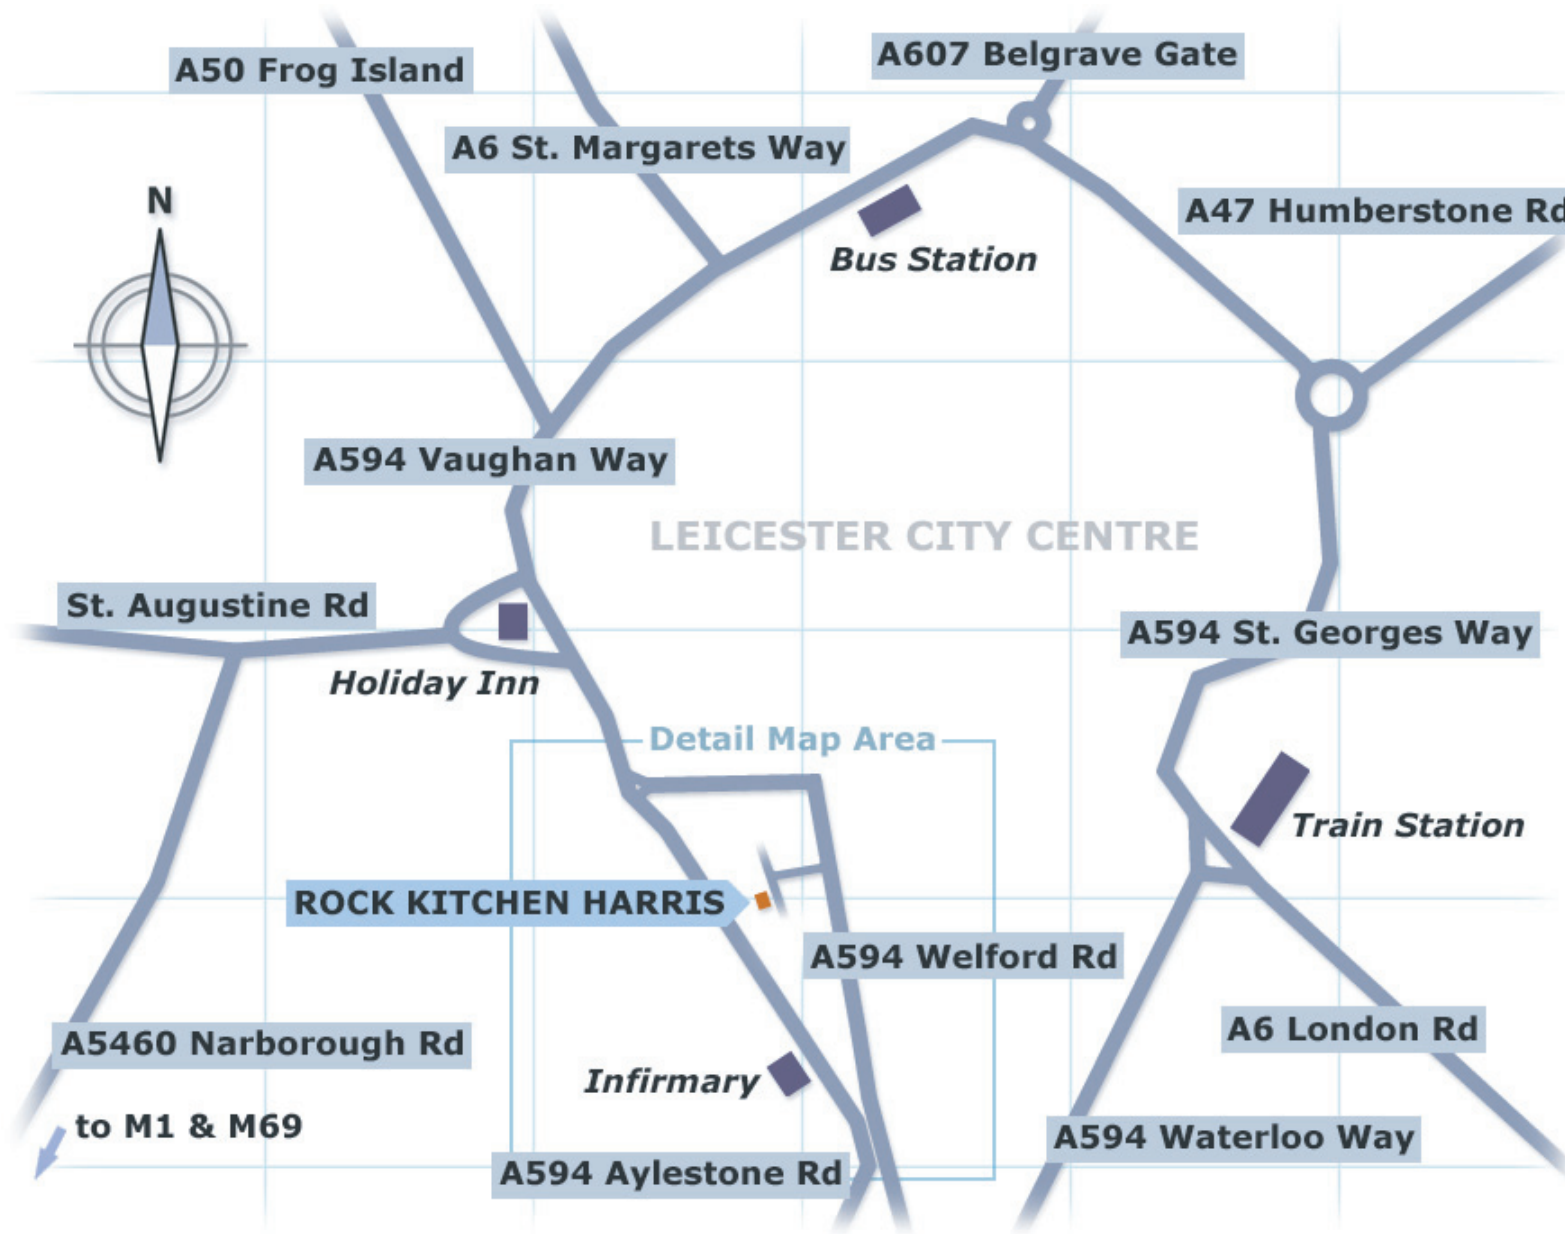

LOCATION MAP - OVERVIEW

ROCKKITCHENHARRIS

THE CREATIVE MILL 31 LOWER BROWN STREET LEICESTER ENGLAND LE1 5TH
T : 0116 233 7500 F : 0116 233 7533 E : GREATIDEAS@RKH.CO.UK WWW.RKH.CO.UK

LOCATION MAP - DETAIL AREA