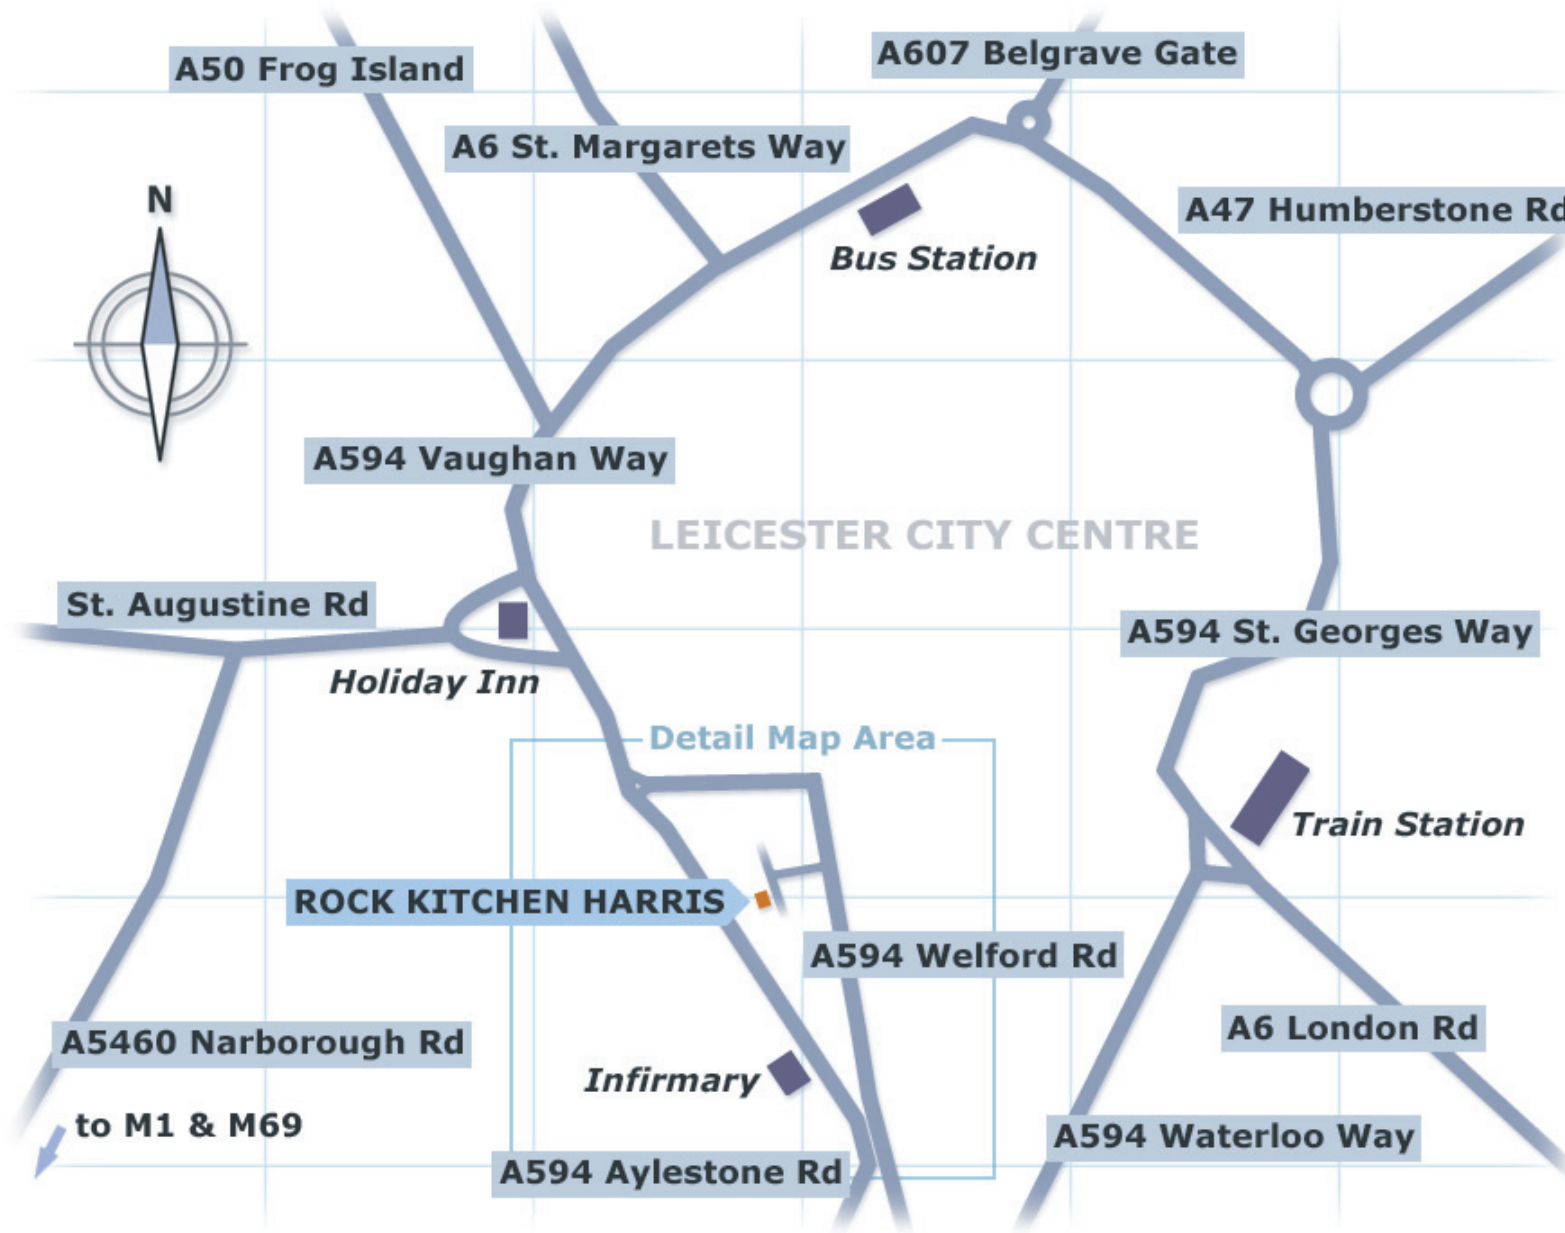

LOCATION MAP - OVERVIEW

ROCKKITCHENHARRIS

THE CREATIVE MILL 31 LOWER BROWN STREET LEICESTER ENGLAND LE1 5TH
T : 0116 233 7500 F : 0116 233 7533 E : GREATIDEAS@RKH.CO.UK WWW.RKH.CO.UK

LOCATION MAP - DETAIL AREA